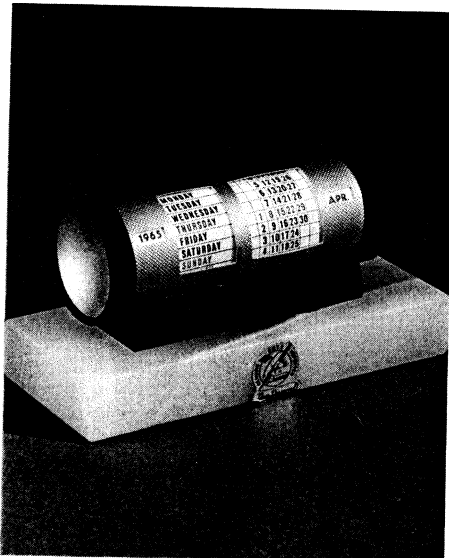

ACCESSORIES in GENUINE ONYX

78 - CALENDAR — FULL VISIBLE MONTH